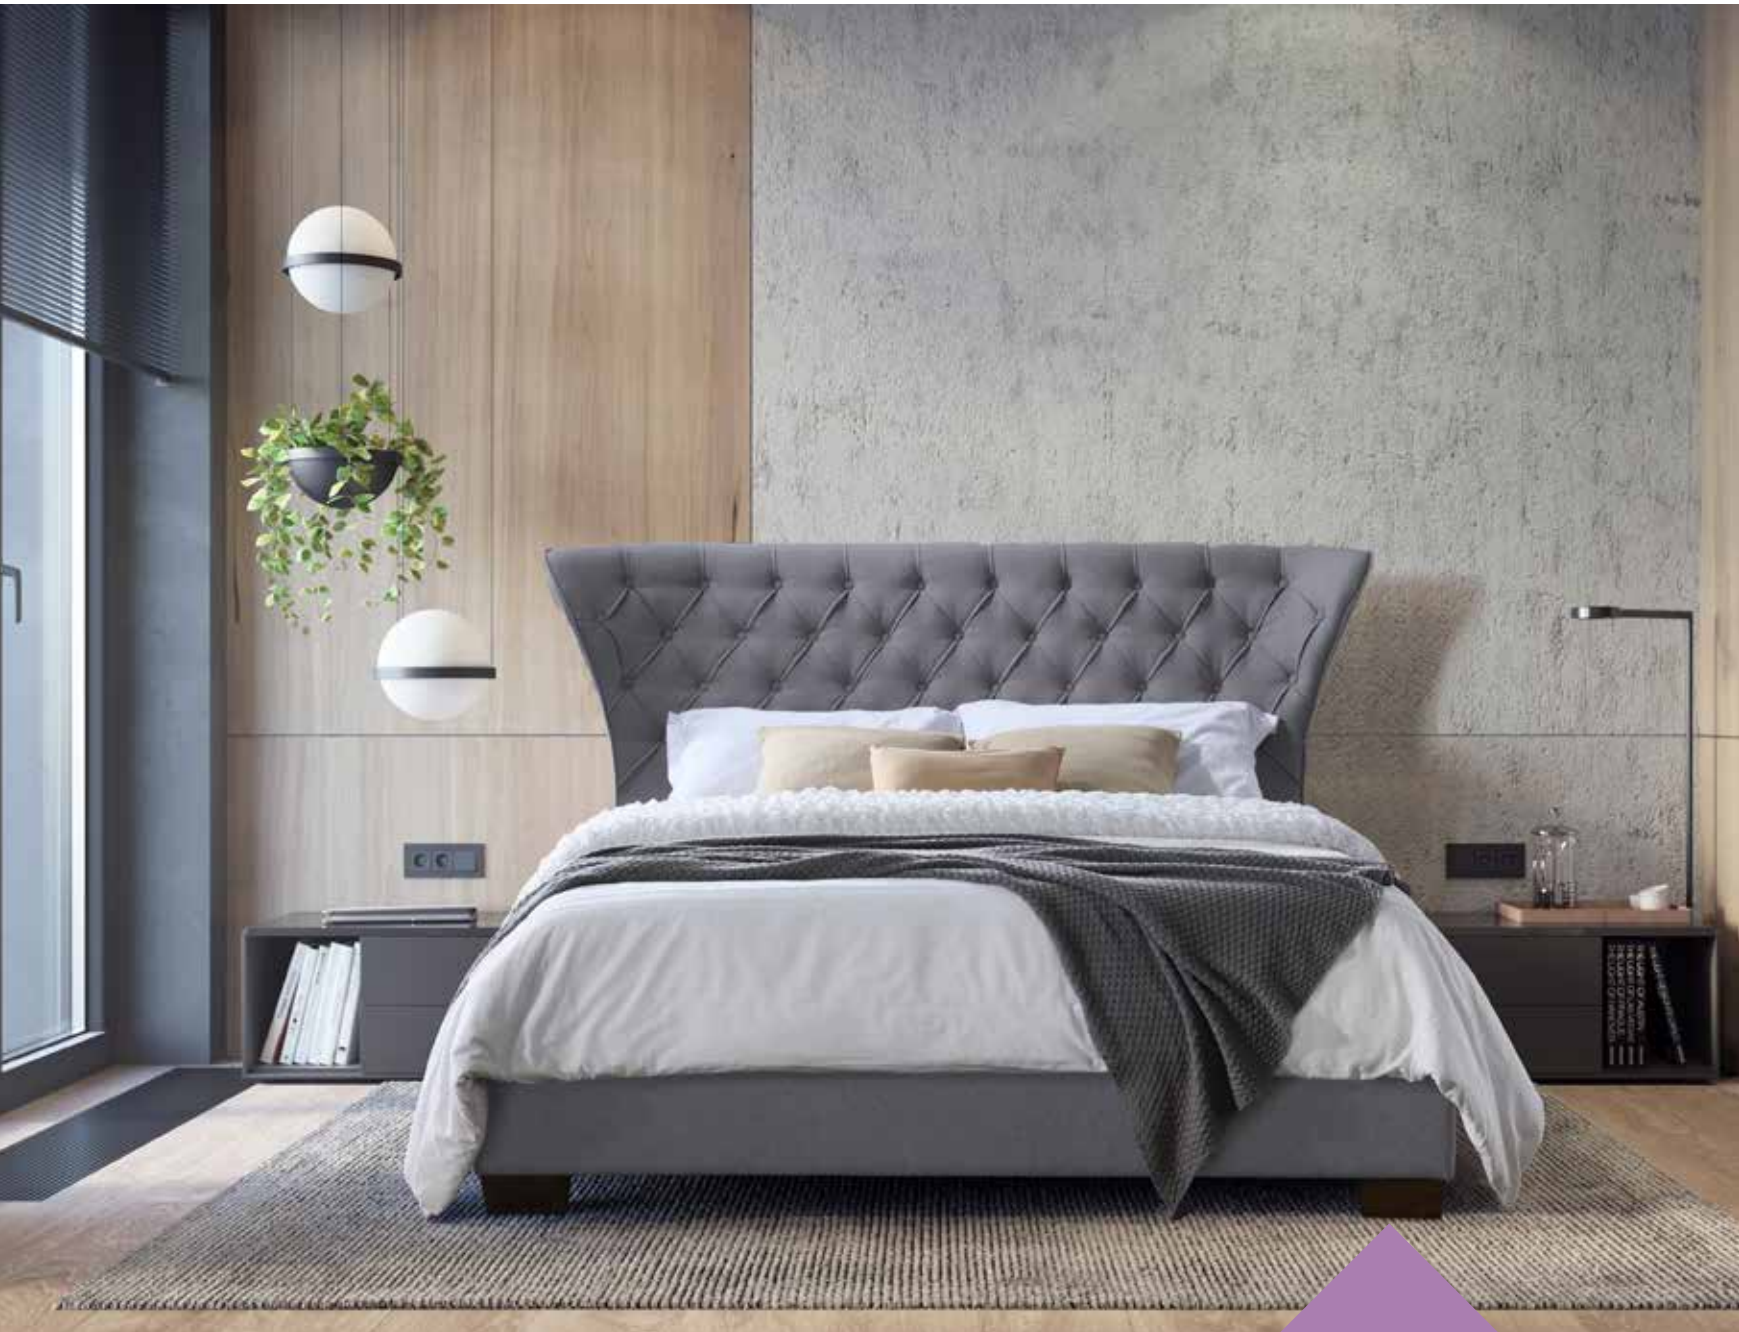

Georgia

Code
GEO-405-GR

Product
5' Bed Grey

In recent years the bedroom has been elevated to a place of beauty rather than a mismatch of furniture to hide behind closed doors. Today's bedrooms are interior spaces to be respected and treated with love as they offer a much-needed haven to rest and relax. The focal point of any bedroom is the bed, and for this a statement bed is a must. Georgia is that bed. A bold, buttoned, large headboard, with graceful sweeping edges, offering the hint of a winged effect which looks elegant and sophisticated. Also available as an ottoman bed for extra storage underneath. Simply dress with fabulous bedding for a stunning centre piece never to be hidden away.